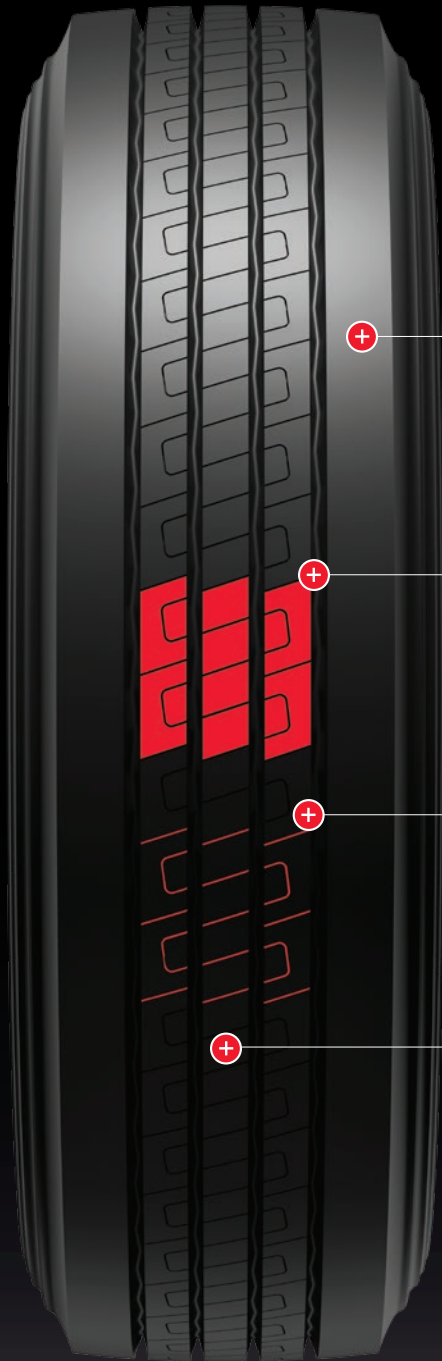

GSR139

CROSS URBAN ALL POSITION

Cross Urban

All Position

72Mo

Limited Warranty*

All Position

Tire Size	225/70R19.5	245/70R19.5
Item Code	EV998736	EV998986
PR	14	16
LR	G	H
LI/SR	128/126 M	136/134 M
Approved Wheel	6.75	7.5
Allowed Wheel	6	6.75
Max Load Single (LBS)	3,970@110	4,940@120
Max Load Dual (LBS)	3,750@110	4,675@120
Max Pressure (PSI)	110/110	120/120
Tread Depth (32nds)	17	18
Weight (LBS)	63	74

PR Ply Rating LR Load Range LI Load Index SR Speed Rating

Specifications and availability subject to change without notice.

The **GT Radial GSR139** is a versatile new solid shoulder ALL POSITION tire, featuring tread compound design engineered to be tough enough for local streets and light mixed service, delivering long wear and performance.

Retreadable, with warranty.
Affordable performance.

*See GTRadialCommercial.com for details

GSR139

CROSS URBAN ALL POSITION

FEATURES / BENEFITS

Solid Shoulder

Increased shoulder rigidity
for improved handling

Three Rib Design

Effectively prevents stone retention and drilling

Diagonal Sipe Design

Excellent handling and maneuverability

Special Equal Rib Distribution Compound

Increased tread scrub resistance